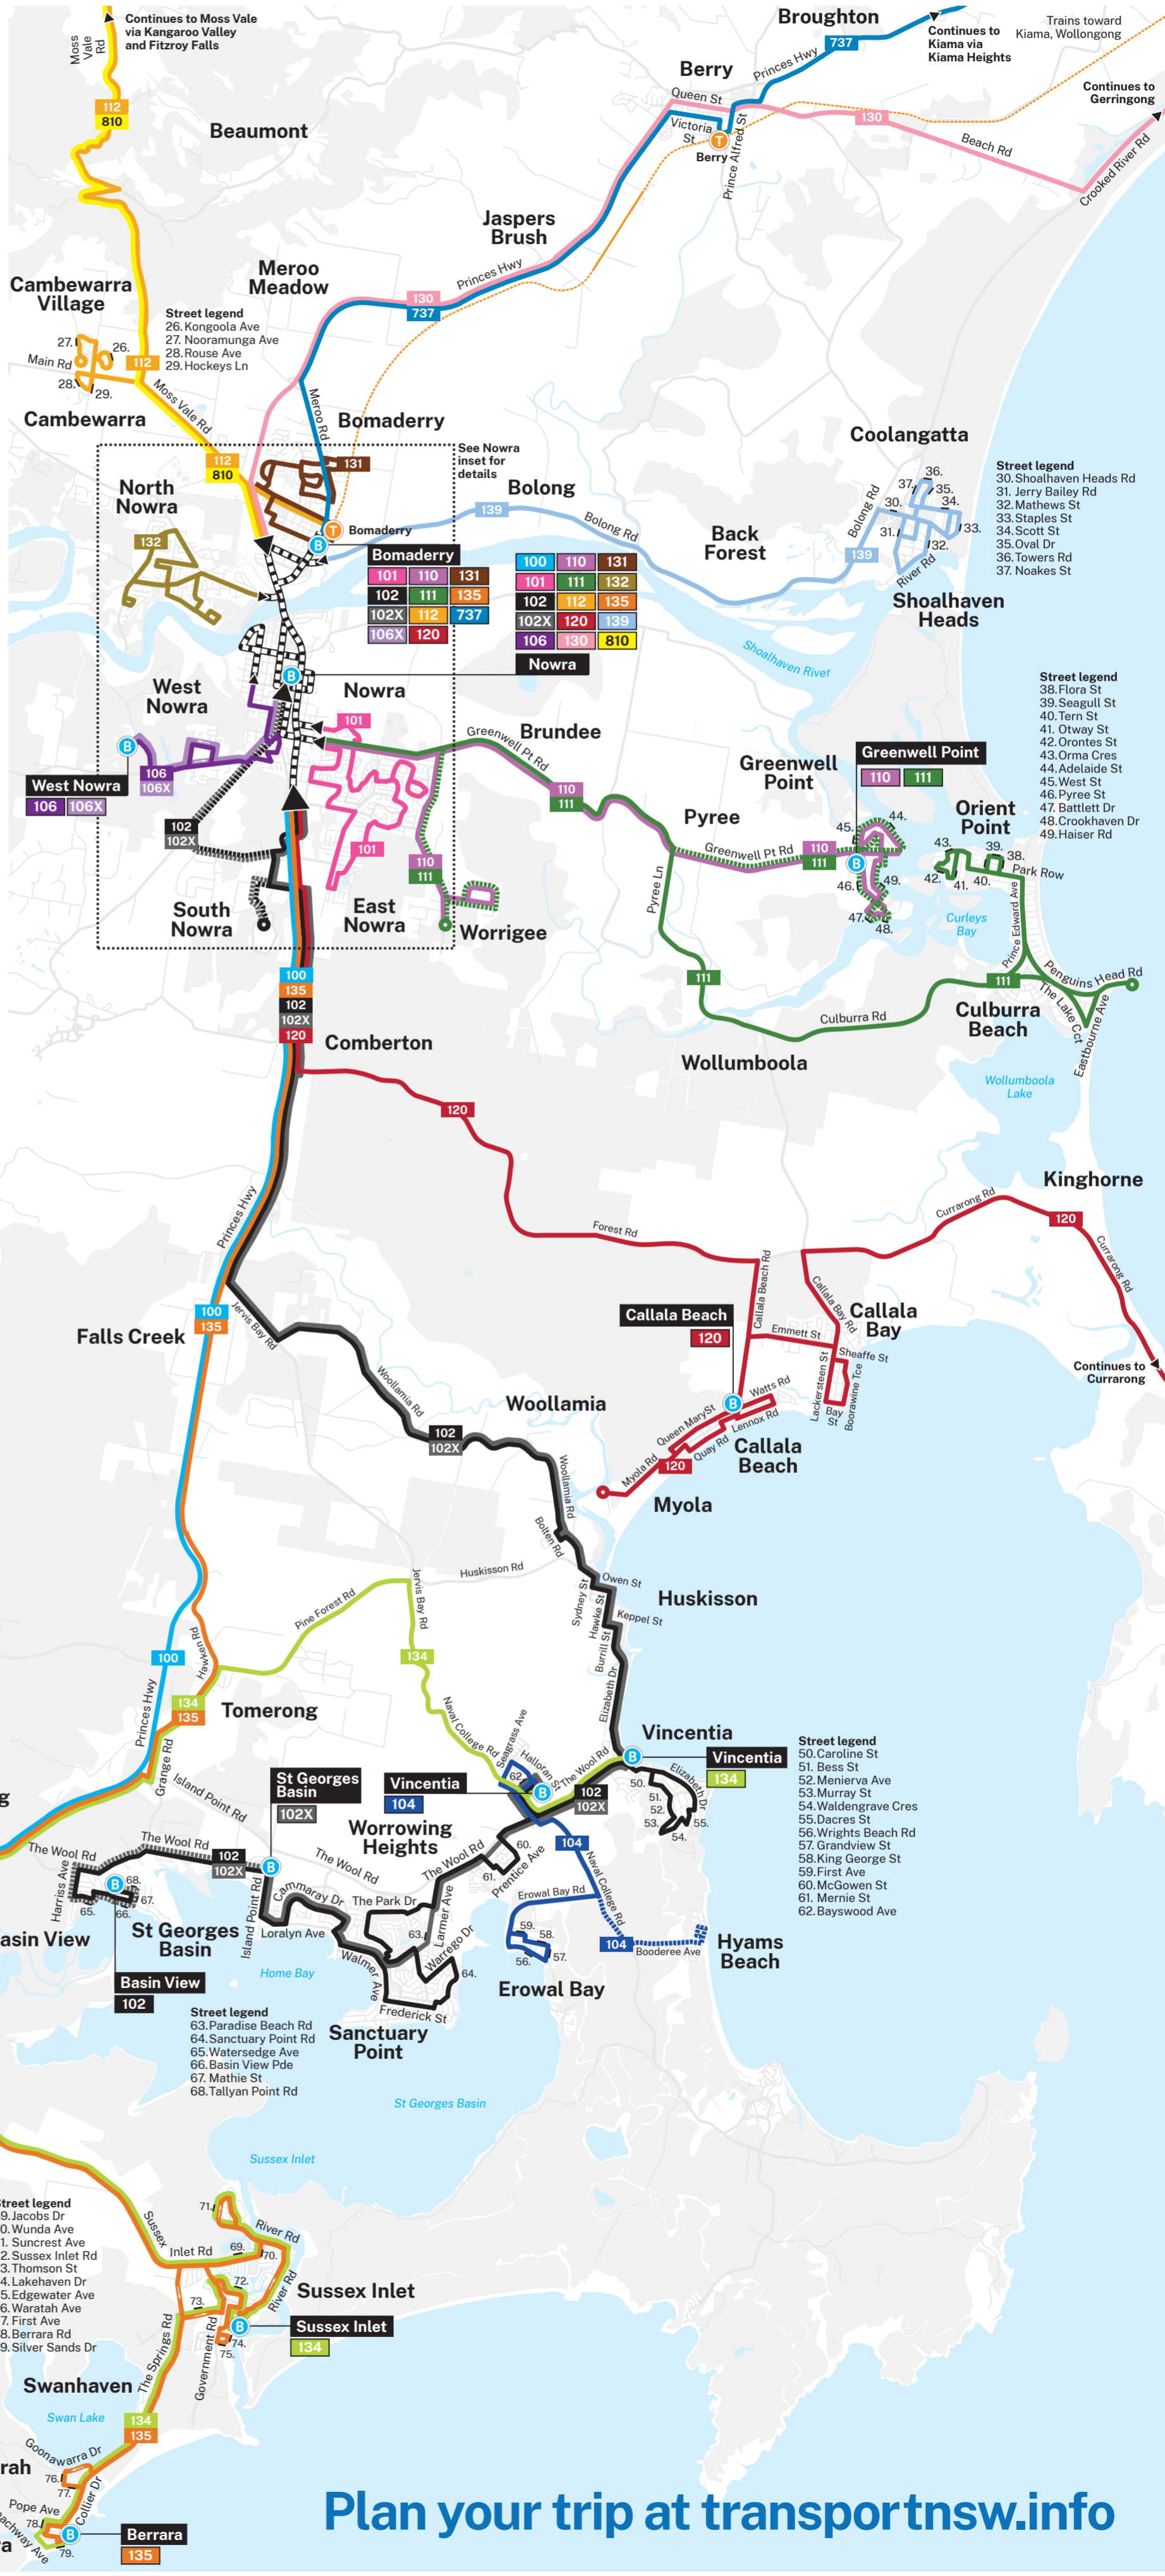

## Nowra Inset

## Bus Route Index

- 100** Burrill Lake to Bomaderry via Ulladulla and Nowra
- 101** East Nowra/Worrigeer
- 102** Bomaderry to Basin View
- 102X** Bomaderry to St Georges Basin
- 104** Vincentia HomeCo to Hyams Beach
- 106** Nowra to West Nowra
- 106X** UOW to Bomaderry Station
- 110** Bomaderry Station to Greenwell Point via Worrigeer Rd and Nowra
- 111** Bomaderry Station to Orient Point via Culburra Beach and Nowra
- 112** Nowra to Kangaroo Valley via Cambewarra and Bomaderry
- 120** Nowra to Currarong and Callala via Myola
- 130** Nowra to Gerringong via Nowra TAFE, Berry and Gerroa
- 131** Bomaderry to Nowra via Bomaderry Station (Loop Service)
- 132** North Nowra to Nowra (Loop Service)
- 134** Sussex Inlet to Vincentia
- 135** Bomaderry Station to Berrara via Nowra, Tomerong and Sussex Inlet
- 139** Nowra to Shoalhaven Heads via Bomaderry Station
- 737** Kiama Station to Bomaderry Station via Gerringong Station and Berry
- 810** Moss Vale to Nowra via Fitzroy Falls and Kangaroo Valley

North

### Legend

- Bus route
- Route number
- Common bus route
- Bus route start/finish
- Train line & station