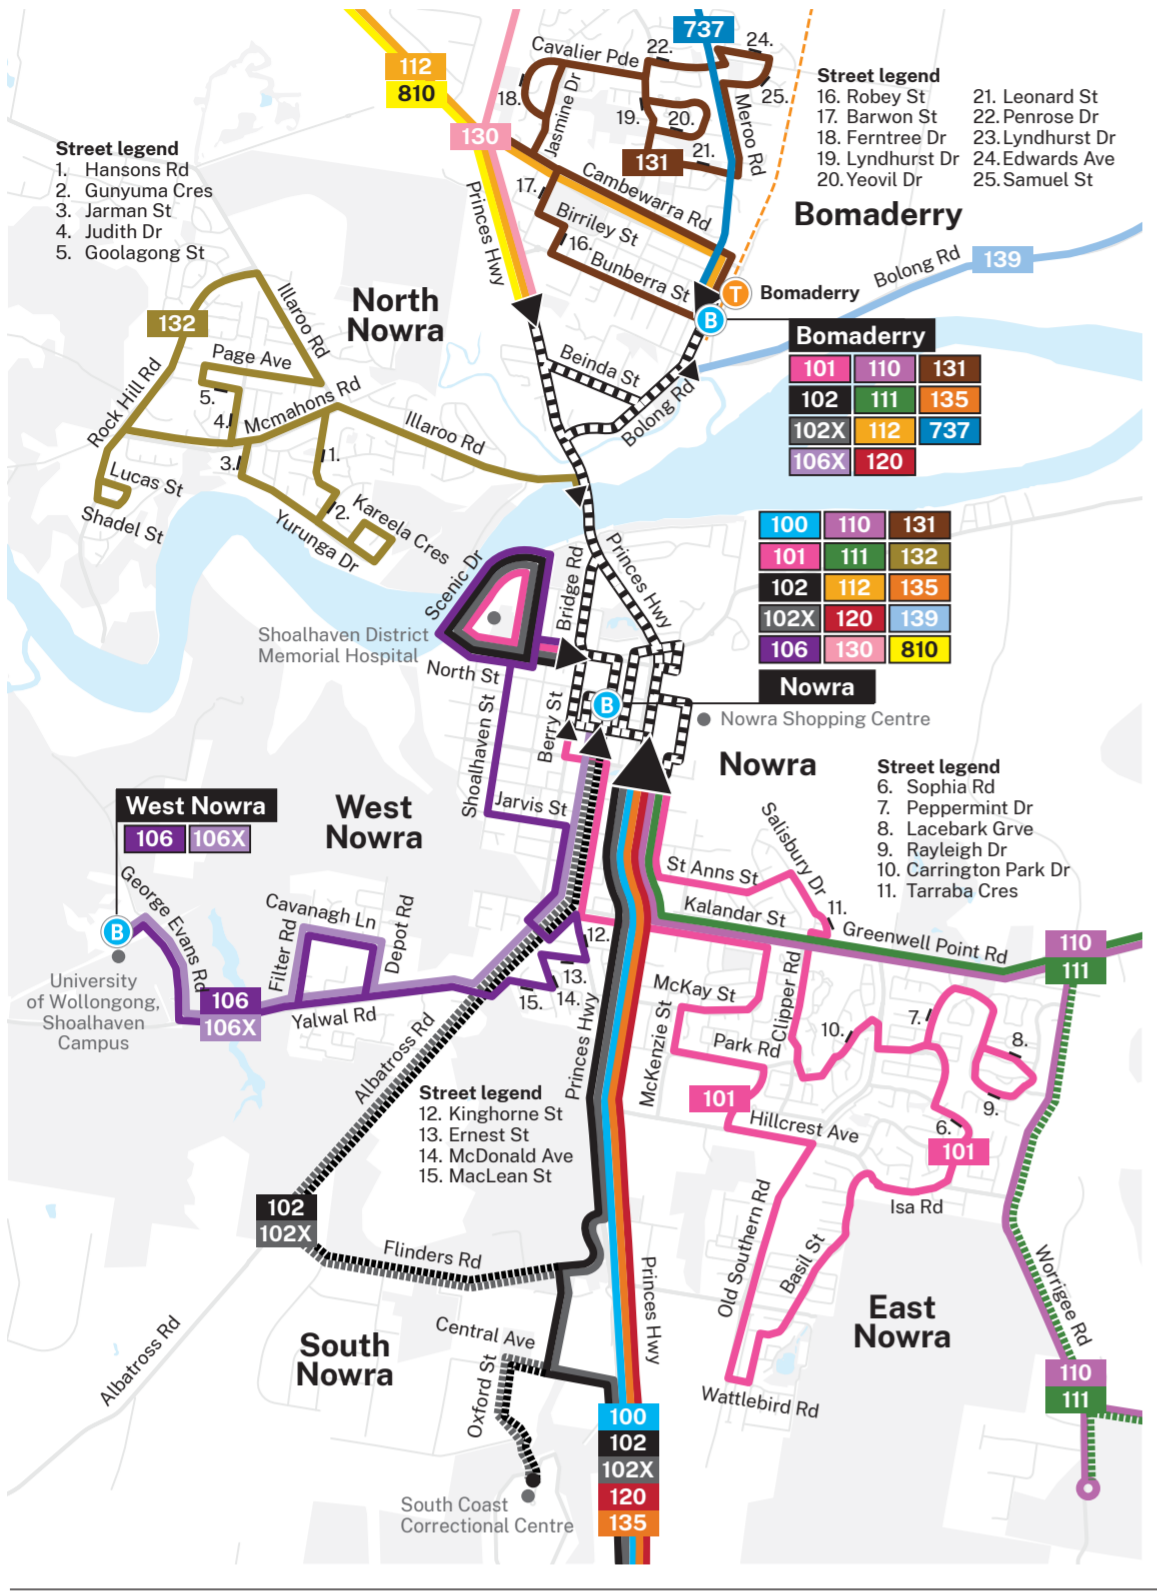

## Nowra Inset

## Bus Route Index

- 100** Burrill Lake to Bomaderry via Ulladulla and Nowra
- 101** East Nowra/Worrigeer
- 102** Bomaderry to Basin View
- 102X** Bomaderry to St Georges Basin
- 104** Vincentia HomeCo to Hyams Beach
- 106** Nowra to West Nowra
- 106X** UOW to Bomaderry Station
- 110** Bomaderry Station to Greenwell Point via Worrigeer Rd and Nowra
- 111** Bomaderry Station to Orient Point via Culburra Beach and Nowra
- 112** Nowra to Kangaroo Valley via Cambewarra and Bomaderry
- 120** Nowra to Currarong and Callala via Myola
- 130** Nowra to Gerringong via Nowra TAFE, Berry and Gerroa
- 131** Bomaderry to Nowra via Bomaderry Station (Loop Service)
- 132** North Nowra to Nowra (Loop Service)
- 134** Sussex Inlet to Vincentia
- 135** Bomaderry Station to Berrara via Nowra, Tomerong and Sussex Inlet
- 139** Nowra to Shoalhaven Heads via Bomaderry Station
- 737** Kiama Station to Bomaderry Station via Gerringong Station and Berry
- 810** Moss Vale to Nowra via Fitzroy Falls and Kangaroo Valley

North

### Legend

- Bus route
- Route number
- Common bus route
- Bus route start/finish
- Train line & station